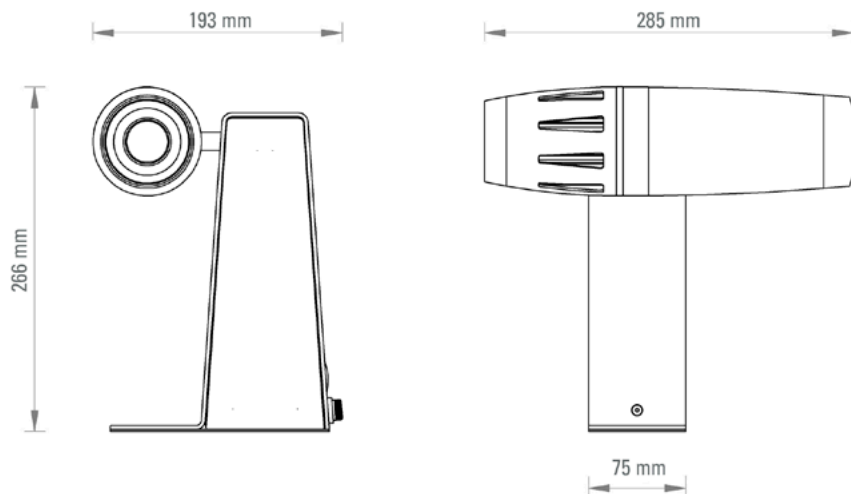

# PHOS 25 OUTDOOR – SPECIFICATIONS

item:.....	PHOS 25 outdoor
body:.....	steel / aluminium
weight: .....	3.25 kg
environmental conditions: .....	outdoors, humid indoor environments
ambient temperature:.....	-30° C – + 35° C
cooling: .....	passive cooling
noise level: .....	0 dBA
light source: .....	22 W High Power LED
recommended projection distance in normal room light: .....	10 ft
recommended projection distance in darkness: .....	26 ft
average lifetime of the LED (L70):.....	35,000 hours
colour temperature:.....	6,300 - 6,700 K
luminous flux of the LED:.....	1,800 lumens
gobo size / image size: .....	Ø 50 mm / Ø 40 mm
input voltage: .....	100 - 240 V AC, 50 / 60 Hz
power consumption:.....	29 W
efficiency:.....	0.5 cos. φ
electrical protection: .....	I
ingress protection rating: .....	IP 64
photobiological safety according to ICE62471:2006 EN62471:2008:.....	RG-2
item number: .....	20025410 – white, 20025420 – black, 20025430 – silver

This weatherproof outdoor projector is equipped with the latest LED technology and is passively cooled without a fan. The lens is equipped with a special gasket, which prevents the penetration of moisture. All encapsulated electronic components are waterproof. The projector is connected via a watertight connection tube. This budget-priced entry level model is suitable for year-round outdoor use or for damp interiors. For its 22 watts High-Power LED we recommend a projection distance of 26 feet at dusk and night. The projector is especially suitable for outdoor projections on facades or portals, messages on pavements or areas in pedestrian zones – up to a diameter of about 10 feet. The projection motif (gobo) can be changed without tools.

## Components:

Standard series with high power LED and 85 mm standard lens. Required accessories: glass gobo with individually designed motif.

## Dimensions