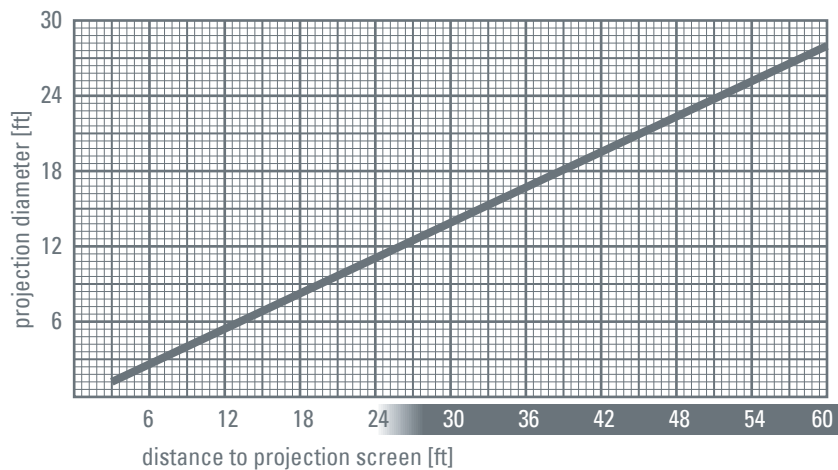

derksen®
lichttechnik

Derksen Lichttechnik GmbH
Sauerlandstraße 5
45889 Gelsenkirchen
Germany

Tel.: +49 (0)209 / 9 80 70 0
Fax: +49 (0)209 / 9 80 70 60

info@derksen.de
www.derksen.de